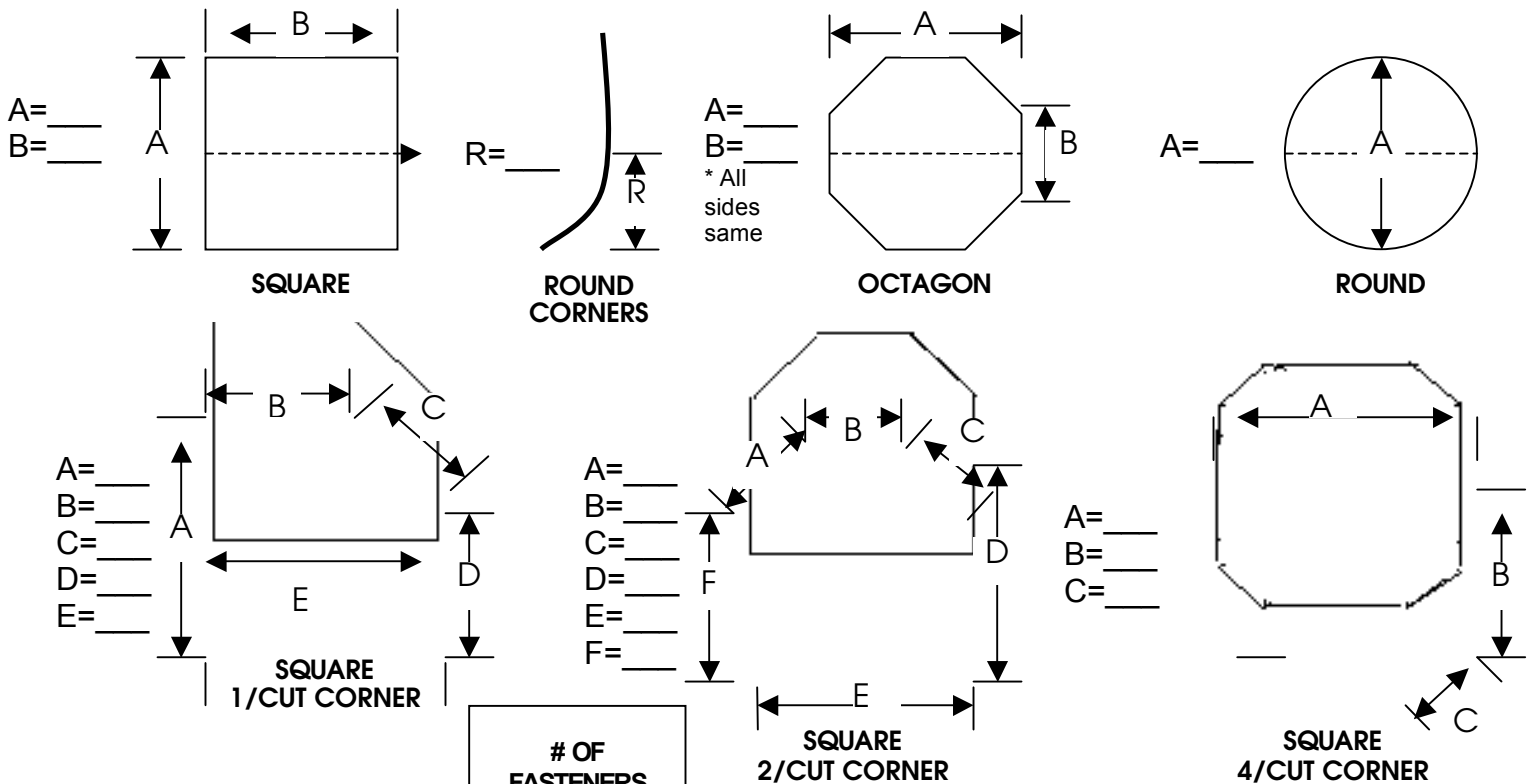

# SPAS BY RENÉE

[www.spasbyrenee.com](http://www.spasbyrenee.com)

Price w/Tax: \_\_\_\_\_  
 Deposit: \_\_\_\_\_  
 Balance: \_\_\_\_\_  
 Book/Inv. # \_\_\_\_\_

NAME: _____ ADDRESS: _____ _____ _____ PHONE: _____		DATE: _____ REF. NO: _____	DATE ORDERED: _____ ORDERED BY: _____
<b>NOTES</b>			
<ul style="list-style-type: none"> <li>❖ Use inches <u>only</u> in all measurements.</li> <li>❖ Draw direction of hinge, if critical.</li> <li>❖ Draw placement of Fasteners.</li> <li>❖ Use dimensions to the outside of the spa.</li> <li>❖ Unless specified, cut corners are presumed at a 45° Angle.</li> </ul>			
BRAND NAME: _____	MODEL NAME: _____	YEAR: _____	

- COLOR**
- Rust
  - Dk. Brown
  - Lt Grey
  - Black
  - Charcoal
  - Teal
  - Forest
  - Navy
  - Lt Blue
  - Almond
  - Tan
  - Maroon
  - Mocha

- SKIRT LENGTH**
- None
  - 1"
  - 1 1/2"
  - 2"
  - 2 1/2"
  - Other \_\_\_\_\_
  - STD 3"
  - 4"
  - 4 1/2"

- SPA COVER STYLE**
- 2 Piece Hinged (Std)
  - 2 Piece Separate
  - 3 Piece
  - Other \_\_\_\_\_
  - Legend  or Dynasty

**CUSTOMER SIGNATURE:**  
 \_\_\_\_\_

"FLAPS SLIT" @ corners

"FLAPS CONTINUOUS" @ corners