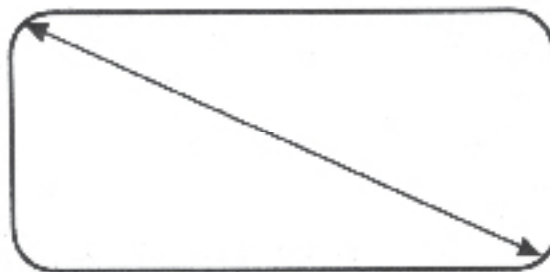

How to measure a RADIUS

Measure from either A point to either B points.
Dealers on phone: "Measure from the imaginary corner, sharp 90 degree angle, to where it starts to curve in for the radius."

You may also add the diagonal measurement just to double check.